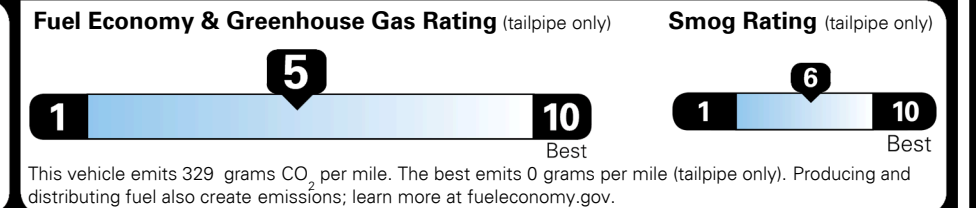

EPA DOT Fuel Economy and Environment

Gasoline Vehicle

You spend \$250 more in fuel costs over 5 years compared to the average new vehicle.

Annual fuel cost \$1,950

Actual results will vary for many reasons, including driving conditions and how you drive and maintain your vehicle. The average new vehicle gets 28 MPG and costs \$9,500 to fuel over 5 years. Cost estimates are based on 15,000 miles per year at \$ 3.50 per gallon. MPGe is miles per gasoline gallon equivalent. Vehicle emissions are a significant cause of climate change and smog.