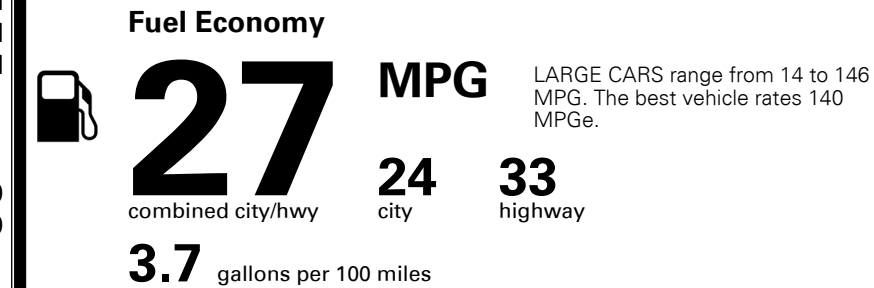

EXTERIOR

GT-Line Exterior Styling
18" Gloss Black Finished Alloy Wheels
LED Reflector Headlights w/Auto-On/Off & Amber LED DRLs
LED Fog Lights & LED Rear Combination Lights
Power Adj. Heated Outside Mirrors w/LED Turn Signals

WARRANTY

10 Year/100,000 Mile Limited Powertrain Warranty
5 Year/60,000 Mile Limited Basic Warranty
5 Year/60,000 Mile Roadside Assistance

MANUFACTURER'S SUGGESTED RETAIL PRICE ▶

$ 29,790.00

COMPARE GT-LINE AWD FEATURES

Added to/in place of standard GT-Line FWD features
- All-Wheel Drive (AWD)
- Heated Steering Wheel

ADDITIONAL INSTALLED EQUIPMENT:

(In addition to or in place of standard features)
Runway Red Paint
Carpeted Floor Mats

Included
Included
Included

$495.00
$185.00

MSRP INCLUDING OPTIONS

$ 30,470.00

INLAND FREIGHT AND HANDLING

$ 1,175.00

TOTAL MANUFACTURER'S SUGGESTED RETAIL PRICE ▶

$ 31,645.00

TOTAL ADDITIONAL WEIGHT: 7.3

*Additional terms and conditions apply.

**Kia Connect may be currently unavailable for some Model Year 2022 and newer vehicles sold or purchased in Massachusetts; please see owners.kia.com for more information.

NOTE: When you purchase this vehicle, Kia America, Inc. collects personal information you provide to the dealership. For information on our collection and use of personal information and your rights, please see our Privacy Policy on www.kia.com.

EPA DOT Fuel Economy and Environment

Gasoline Vehicle

You spend $250 more in fuel costs over 5 years compared to the average new vehicle.

Annual fuel cost $1,950